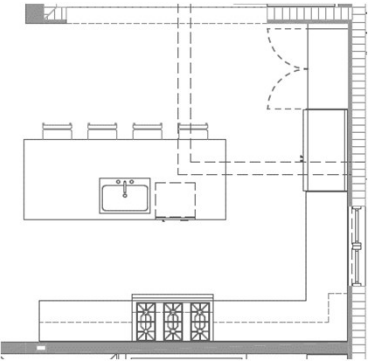

835 11TH AVE S. - LOT 2 | KITCHEN

FAUCET
FINISH: POLISHED
NICKEL