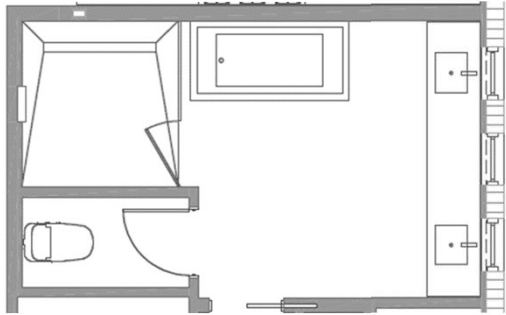

835 11TH AVE S. - LOT 2 | MASTER BATH SHOWER

SHOWER WALL TILE

ACCENT TILE