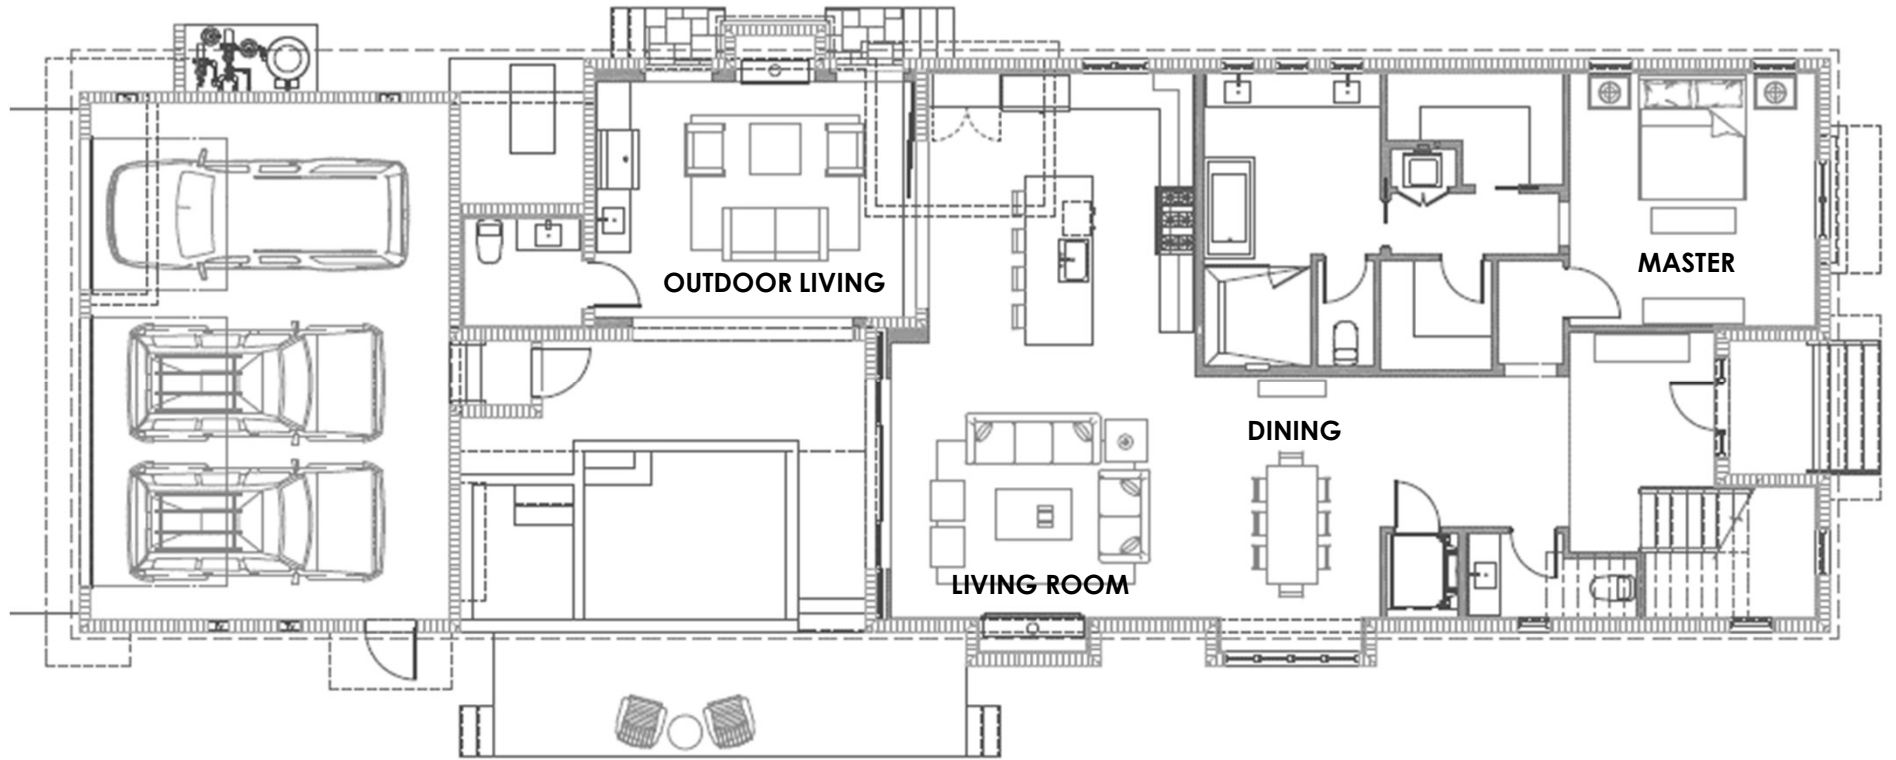

835 11TH AVE S. - LOT 2 | 2ND LEVEL FURNITURE PLAN

835 11TH AVE S. - LOT 2 | STAIRS

STAINED TREADS
PAINTED RISERS
METAL BALUSTER DESIGN
WOOD HANDRAIL & NEWEL POSTS

835 11TH AVE S. - LOT 1 | TRIM & MOULDING