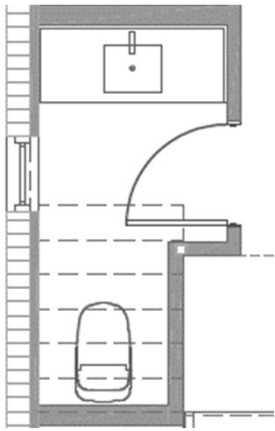

835 11TH AVE S. - LOT 2 | POWDER BATH

FAUCET
FINISH: POLISHED NICKEL