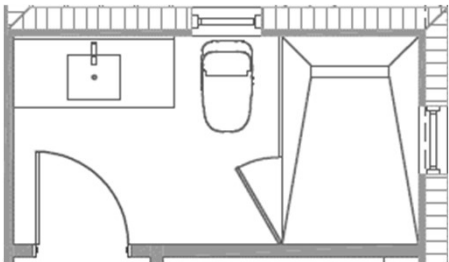

CABINETY
FINISH: WHITE