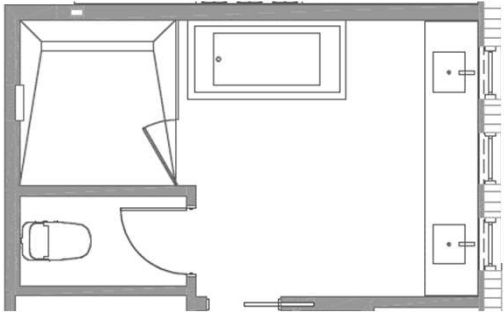

835 11TH AVE S. - LOT 2 | MASTER BATH VANITY AREA

**FREESTYLE
INTERIORS**