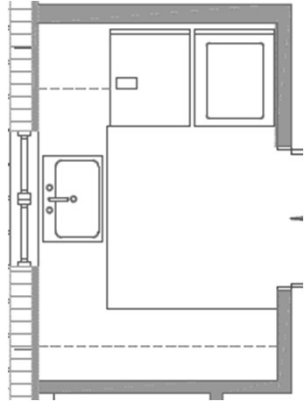

835 11TH AVE S. - LOT 2 | LAUNDRY

FAUCET
FINISH: STAINLESS STEEL