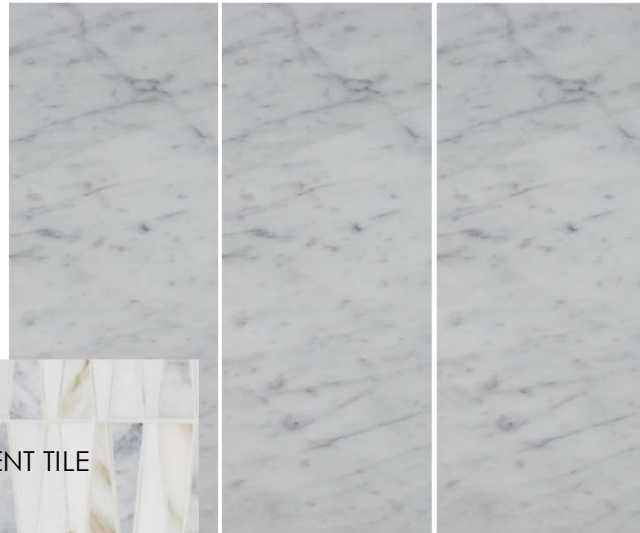

TUB
FINISH: WHITE

TOILET
FINISH: WHITE

ACCENT TILE

MAIN FLOOR TILE
HERRINGBONE PATTERN

835 11TH AVE S. - LOT 2 | MASTER BATH SHOWER

SHOWER WALL TILE

ACCENT TILE

MAIN FLOOR TILE
HERRINGBONE PATTERN

SHOWER FLOOR TILE

SHOWER HEAD &
CONTROLS
FINISH: POLISHED NICKEL

835 11TH AVE S. - LOT 2 | KITCHEN

FAUCET
FINISH: POLISHED
NICKEL

SINK
FINISH: STAINLESS STEEL

HOOD

QUARTZ COUNTERTOPS AND BACKSPLASH
MSI STATUARY CLASSIQUE