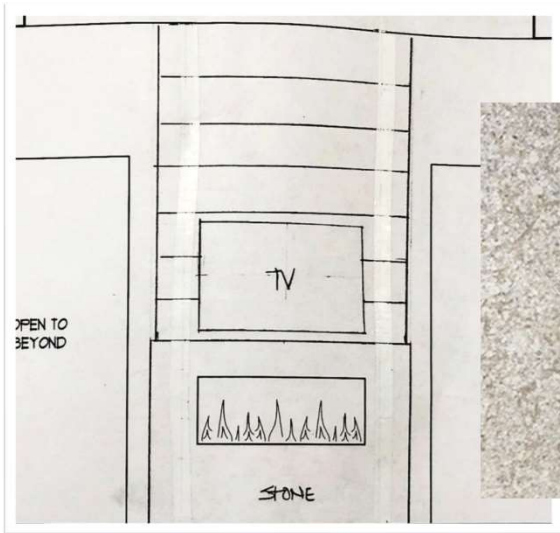

FIREPLACE STONE