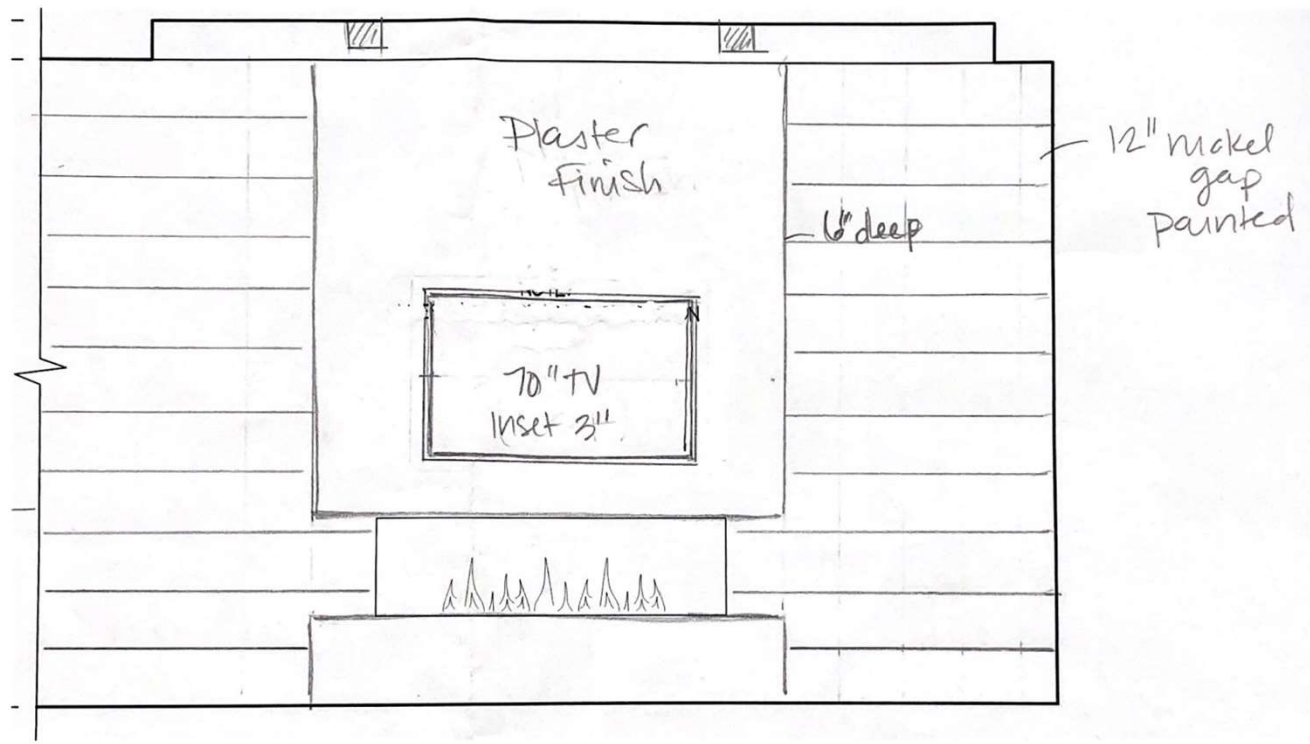

ISLAND FINISH
PAINTED

WOOD FLOORS
WHITE OAK

PERIMETER CABINTRY
WHITE

835 11TH AVE S. - LOT 2 | LIVING ROOM

WOOD FLOORS
WHITE OAK

WIDE NICKELGAP PANELING &
PLASTER FINISH FIREPLACE

835 11TH AVE S. - LOT 2 | OUTDOOR LIVING