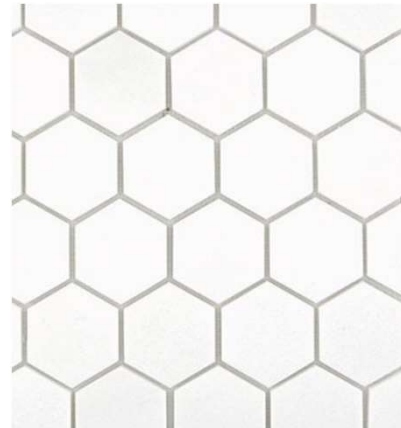

TUB
FINISH: WHITE

TOILET
FINISH: WHITE

ACCENT TILE

MAIN FLOOR TILE
HERRINGBONE PATTERN

835 11TH AVE S. - LOT 2 | MASTER BATH SHOWER

SHOWER WALL TILE

ACCENT TILE

MAIN FLOOR TILE
HERRINGBONE PATTERN