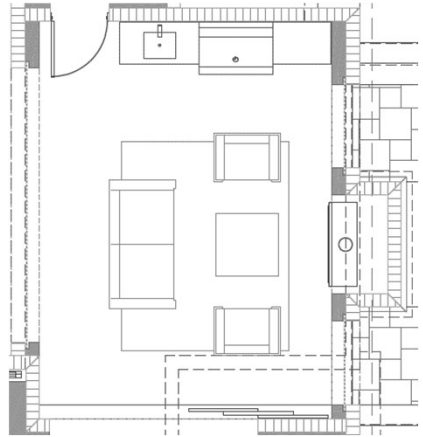

835 11TH AVE S. - LOT 2 | OUTDOOR LIVING

ODK QUARTZ COUNTERTOP & BACKSPLASH

ODK HOOD

FAUCET
FINISH: STAINLESS
STEEL