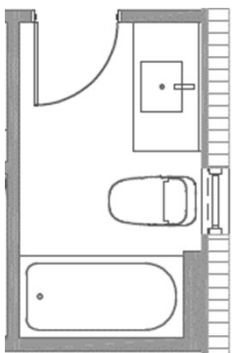

QUARTZ COUNTERTOP

835 11TH AVE S. - LOT 2 | BATH 3