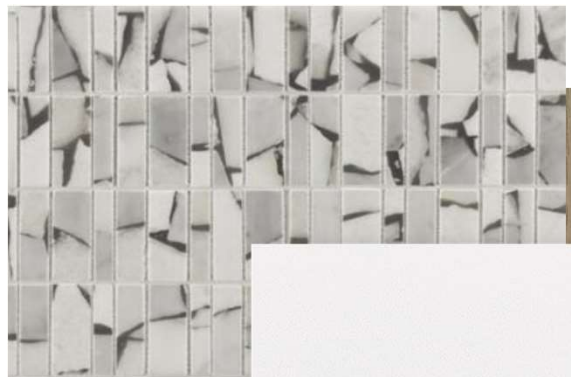

SHOWER WALL TILE

TOILET
FINISH: WHITE

CABINETY
FINISH: STAINED

FLOOR & SHOWER TILE

QUARTZ COUNTERTOP

835 11TH AVE S. - LOT 2 | MORNING BAR

FAUCET
FINISH: POLISHED NICKEL

SINK
FINISH: BRUSHED STAINLESS

WOOD FLOORS
WHITE OAK

BACKSPLASH TILE

CABINETS
FINISH: STAINED

QUARTZ COUNTERTOP

835 11TH AVE S. - LOT 2 | LAUNDRY

FAUCET
FINISH: STAINLESS STEEL

SINK
FINISH: WHITE AS SHOWN

BACKSPLASH TILE