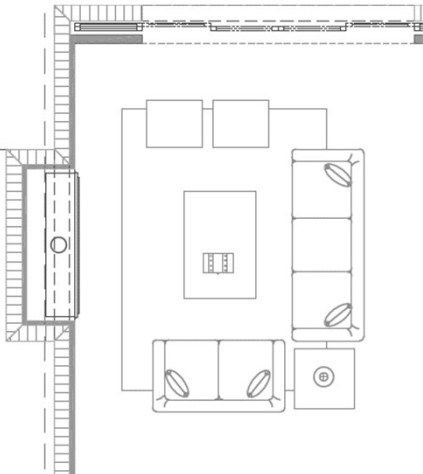

ISLAND FINISH
PAINTED

WOOD FLOORS
WHITE OAK

PERIMETER CABINTRY
WHITE

835 11TH AVE S. - LOT 2 | LIVING ROOM

WOOD FLOORS
WHITE OAK

WIDE NICKELGAP PANELING &
PLASTER FINISH FIREPLACE

835 11TH AVE S. - LOT 2 | OUTDOOR LIVING