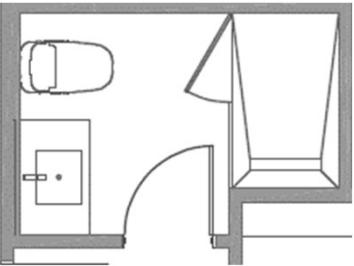

CABINETY FINISH

835 11TH AVE S. - LOT 2 | POOL BATH

FAUCET
FINISH: PLATINUM
MATTE

SINK
FINISH: WHITE

WALL TILE

FLOOR TILE

TOILET
FINISH: WHITE

CABINETRY FINISH