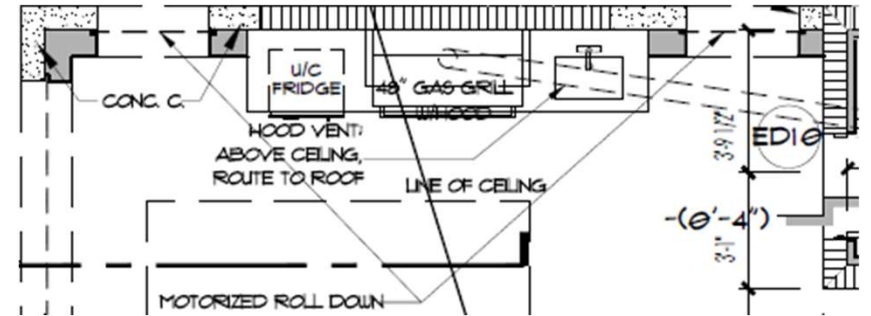

COUNTERTOP
FINISH: CALACATTA MATARAZZO
EXTRA DOLOMITE 3CM

FLOORING
FINISH: 8.5"W EUROPEAN WHITE OAK

395 21st AVE. S | OUTDOOR KITCHEN

FAUCET
FINISH: STAINLESS STEEL

SINK
FINISH: SILGRANIT ANTHRACITE

COUNTERTOP
FINISH: 2CM PORCELAIN