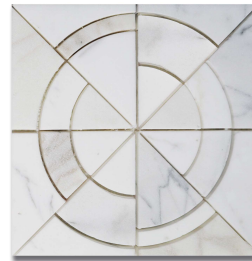

FLOOR TILE
24x48 HONED PORCELAIN TILES

SHOWER FLOOR TILE
8x8 MOSAIC