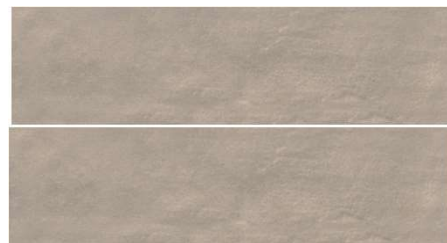

FLOOR & SHOWER FLOOR
3X11 MATTE PORCELAIN

CABINERY
FINISH: RIFT OAK STAINED DARK OR PAINTED / COLOR TBC

COUNTERTOPS
FINISH: CALACATTA NUVO QUARTZ

TOILET
FINISH: WHITE

395 21st AVE. S
2ND LEVEL COFFEE BAR

FAUCET
FINISH: MATTE BLACK