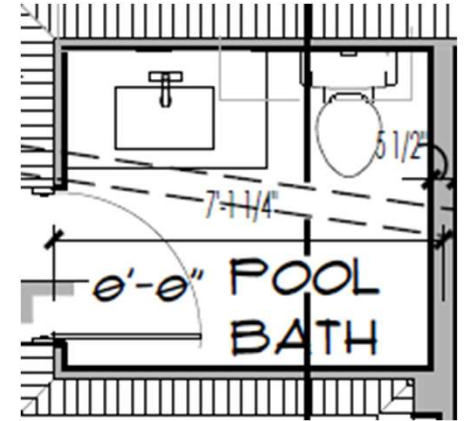

SINK
FINISH: CONCRETE SLATE

395 21st AVE. S | POOL BATH