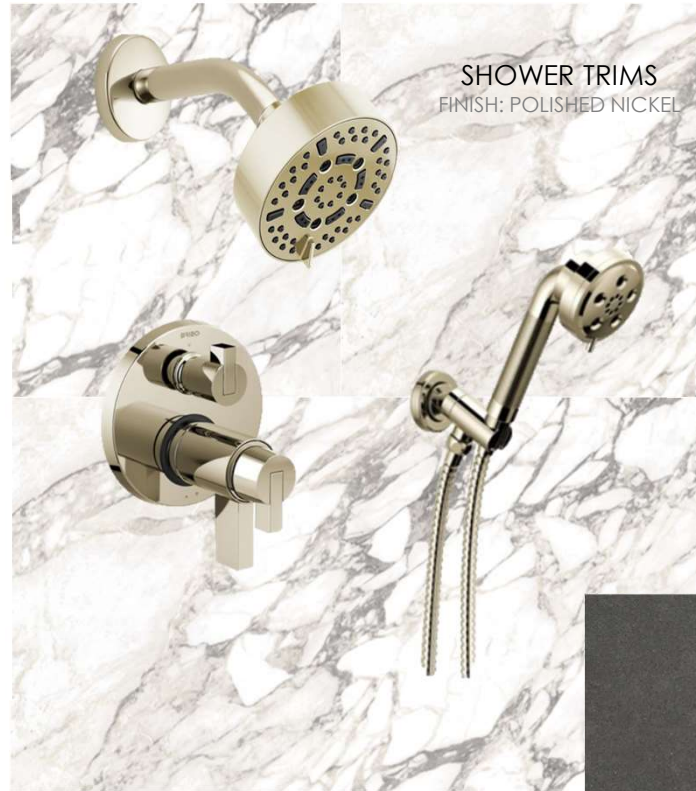

SHOWER BENCH
FINISH: RAW CONCRETE QUARTZ

395 21st AVE. S | BATH 6

FAUCET
FINISH: POLISHED NICKEL

SINK
FINISH: WHITE

SHOWER TRIMS
FINISH: POLISHED NICKEL

SHOWER WALLS
12X24 HONED PORCELAIN TILES

SHOWER BENCH
FINISH: WOOD ASH QUARTZ