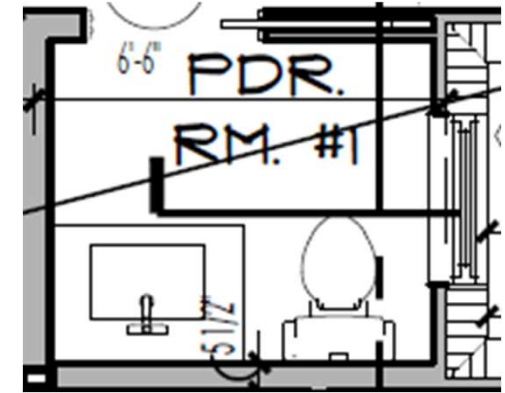

CABINETY
FINISH: PAINTED BLACK
DOOR STYLE TBC