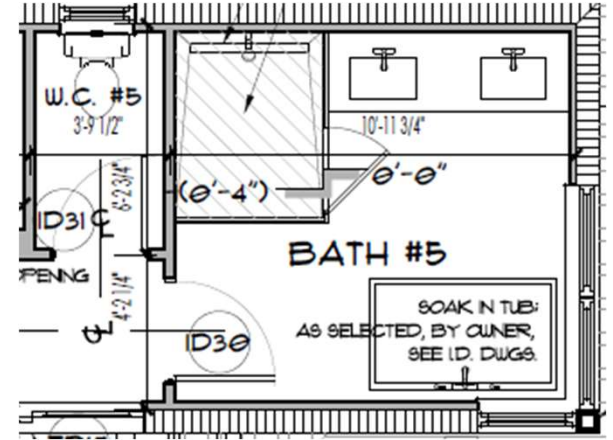

395 21st AVE. S | BATH 4

SHOWER TRIMS
FINISH: POLISHED NICKEL

CABINERY
FINISH: PAINTED / COLOR TBC

COUNTERTOP
FINISH: TBC

SHOWER BENCH
FINISH: WOOD ASH QUARTZ

FAUCETS
FINISH: LUXE GOLD

FLOOR TILE
FINISH: 12X23 MATTE PORCELAIN FLOOR TILES