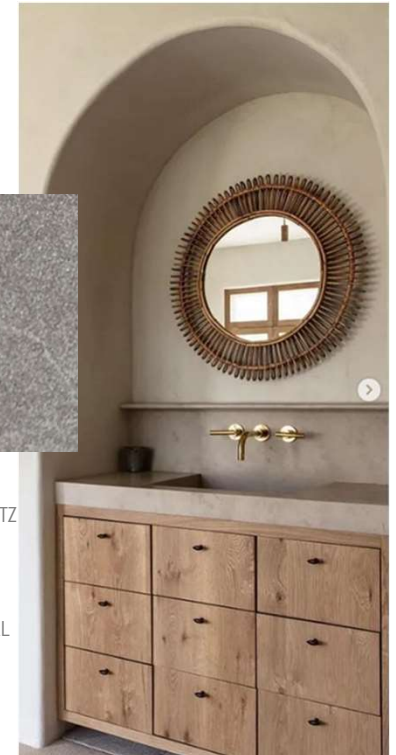

COUNTERTOPS
FINISH: ULIANO QUARTZ

TOILET
FINISH: WHITE

FLOOR TILE
24x48 HONED PORCELAIN TILES

CABINETRY
FINISH: RIFT OAK NATURAL

395 21st AVE. S | MASTER BATH SHOWER

SHOWER WALLS, CEILING & BENCH
63" x 126" POLISHED PORCELAIN SLABS