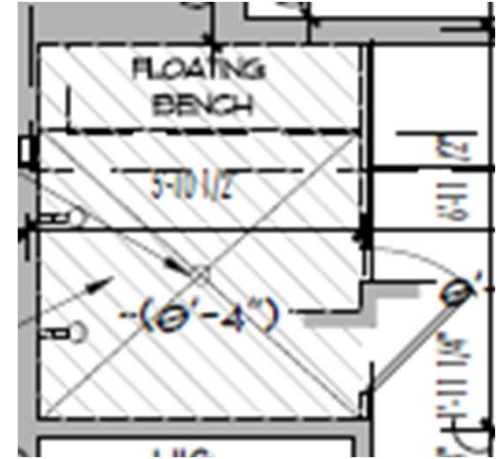

395 21st AVE. S | MASTER BATH SHOWER