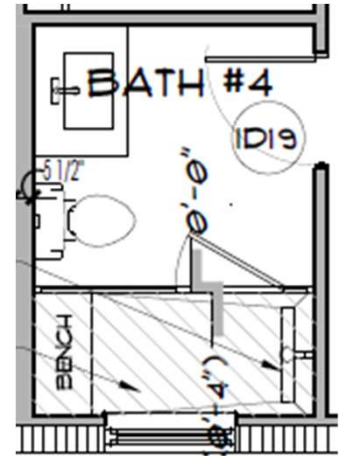

SHOWER TRIMS
FINISH: POLISHED NICKEL