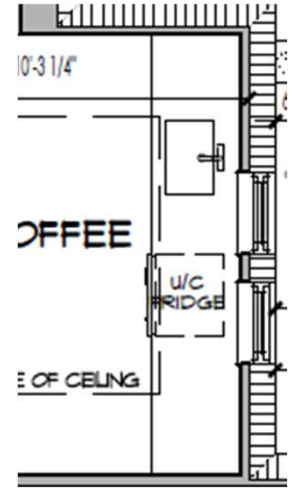

395 21st AVE. S
2ND LEVEL COFFEE BAR