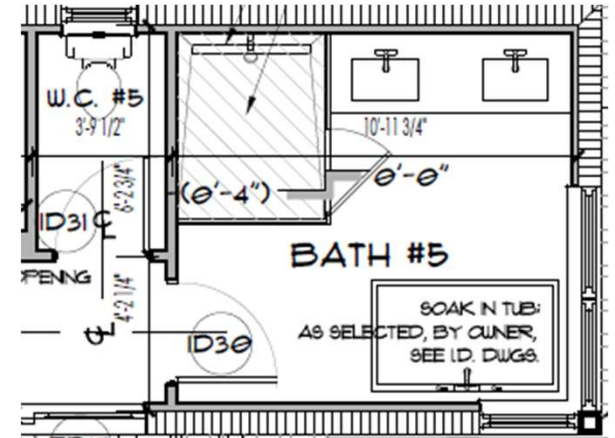

SINK
FINISH: WHITE

COUNTERTOP
FINISH: RAW CONCRETE QUARTZ

CABINETRY
FINISH: RIFT OAK NATURAL

TOILET
FINISH: WHITE

TUB
FINISH: WHITE

SHOWER TRIMS
FINISH: LUXE GOLD

SHOWER FLOOR
FINISH: PEBBLE MOSAIC

SHOWER WALLS
FINISH: 24X47 POLISHED PORCELAIN TILES