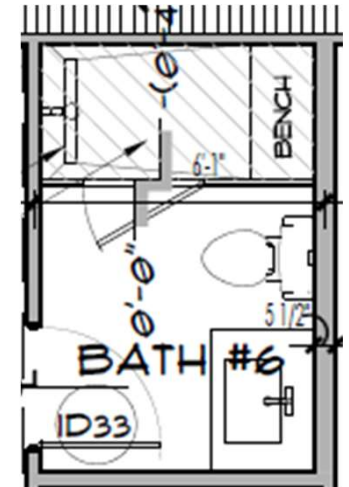

CABINERY
FINISH: RIFT OAK STAINED DARK OR PAINTED / COLOR TBC