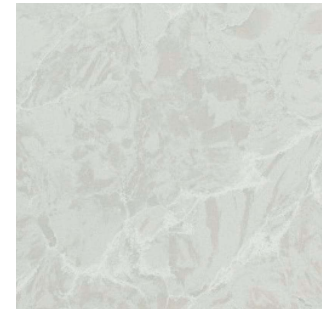

COUNTERTOP
FINISH: ICICLE QUARTZ/TBC