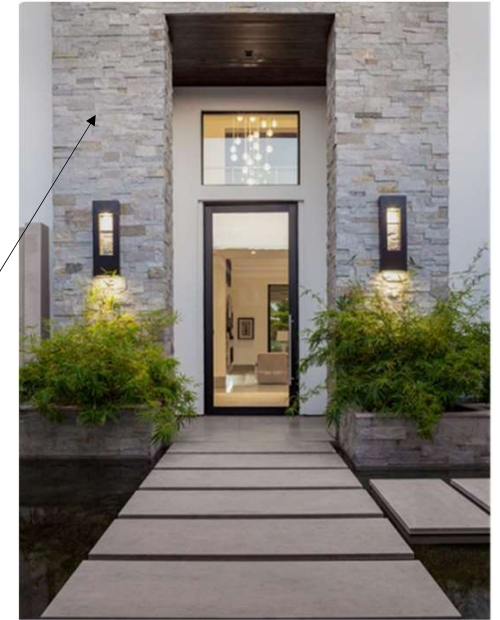

Roof: Boral / Espresso

Smooth stone accent option:
Wadi Grain Limestone

Dimensional stone accent option: Nickel LedgeStone

Entry Door &
Garage Door

SW7551: Stucco, Soffit &
Facia Color

RAL 9010 : Drip edge &
Gutters