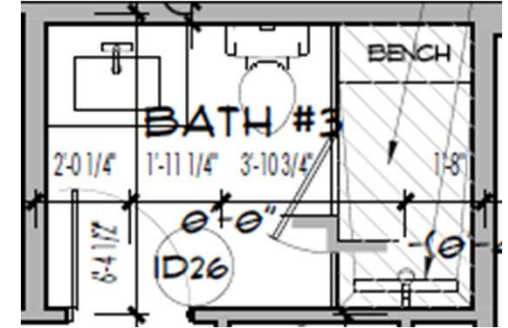

SHOWER TRIMS
FINISH: POLISHED NICKEL

CABINETY
FINISH: PAINTED /COLOR TBC