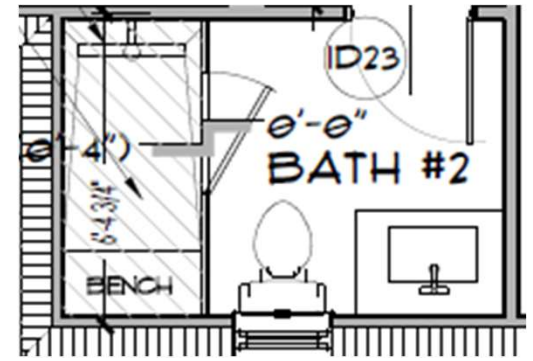

COUNTERTOPS
FINISH: TBC

CABINETRY
FINISH: PAINTED / COLOR TBC